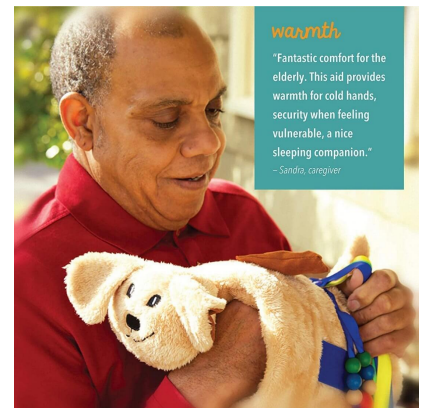

How to Order

Orders can be placed securely online at AlzProducts.co.uk - or over the phone with our UK sales team.

Call 024 7642 2224 to place your order or for further information. This product's order code is Q3-TP.