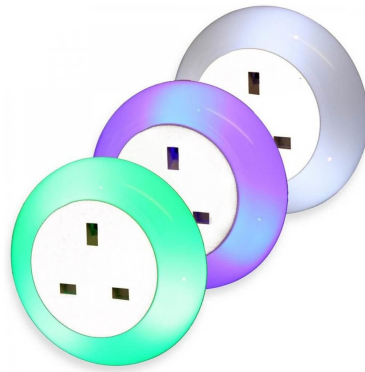

Plug Through Night Light

Code: 1005485

Price: £9.95 incl. VAT You Save 29%

Date: 07/05/2021

VAT Relief Eligible: No

Delivery: £3.95 incl. VAT per order

When the sun goes down, the **Plug Through Night Light** comes on, providing light anywhere it is needed.

- Automatically activates at dusk
- Switch between blue, green and white illumination
- Plug through design with LED technology
- Low power consumption and extended lifespan of 30,000 hours of light
- Choose between white, blue, and green light at the touch of a button

The stylish unit fits in any 3 pin socket while the clever design offers a plug through option so you don't lose that valuable socket!

Contents

- 1 x Plug Through Night Light

Additional Images

How to Order