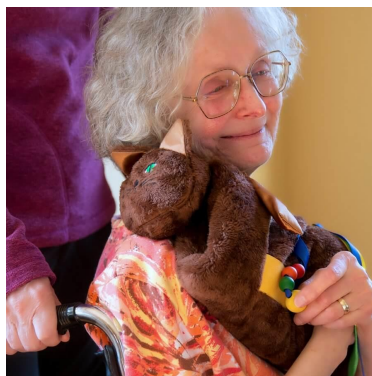

Additional Images

Attached to the Twiddle® Cat are four detachable gadgets: