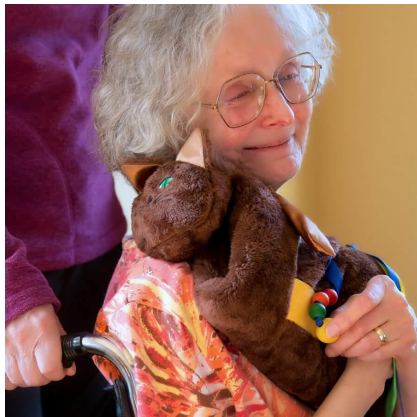

Additional Images

How to Order

Orders can be placed securely online at AlzProducts.co.uk - or over the phone with our UK sales team.

Call 024 7642 2224 to place your order or for further information. This product's order code is Q3-TC-CH.