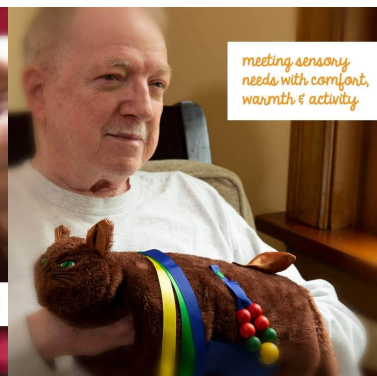

meeting sensory needs with comfort, warmth & activity

How to Order

Orders can be placed securely online at AlzProducts.co.uk - or over the phone with our UK sales team.

Call 024 7642 2224 to place your order or for further information. This product's order code is Q3-TC-CH.