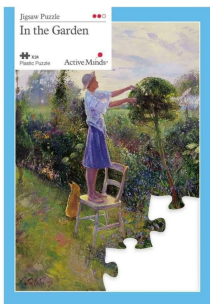

Additional Images

How to Order

Orders can be placed securely online at [AlzProducts.co.uk](https://www.alzproducts.co.uk) - or over the phone with our UK sales team.

Call 024 7642 2224 to place your order or for further information. This product's order code is AM-BP243.