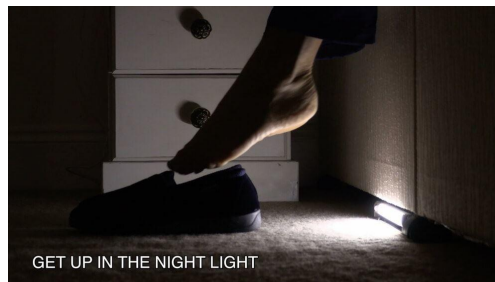

LED Motion Sensor Night Light

Code: 1005251

Price: £11.94 incl. VAT You Save 20%

Date: 22/07/2019

VAT Relief Eligible: Yes (£9.95 with VAT relief)

Delivery: £3.95 incl. VAT per order

The **LED Motion Sensor Night Light** is an ideal solution to improve safety in areas where it may be difficult to use typical mains powered night lights.

- Ideal for use in the home, hall, workshop, office or garage and many security applications - turns on when movement is detected in the dark
- Detection zone up to 5 metres & 100 degrees
- Manual on/off switch, or automatic operation

Batteries & Power

- Low power drain LED provides long battery life
- Automatically turns off after 1 minute if no movement is detected, or if the area is already well lit
- Batteries not included

Contents

- 1 x Portable LED Night Light
- 1 x Wall fixing bracket (can also be used free-standing)

Additional Images

How to Order

Orders can be placed securely online at AlzProducts.co.uk - or over the phone with our UK sales team.

Call 024 7642 2224 to place your order or for further information. This product's order code is 1005251.