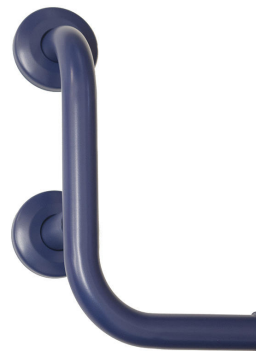

Grab Rail and Toilet Roll Holder Combination

Code: 100541

Price: £43.20 incl. VAT

Date: 09/04/2020

VAT Relief Eligible: No

Delivery: £3.95 incl. VAT per order

Our **Grab Rail and Toilet Roll Holder Combination** has an innovative design that combines a sturdy grab rail with a toilet roll holder.

- Combining the grab rail and toilet roll holder saves space
- Ensures the toilet roll is in a convenient position
- Provides a suitable point of leverage for getting on and off the toilet
- Power-coated steel grab rail with satin finish, available in blue or red
- 300mm long with a 35mm diameter tube

Standard toilet roll holders are often used as an aid to standing up from the toilet, but as they're not designed for this purpose this often leads to damage the toilet roll holder or the wall, or in some cases, it may result in a fall.