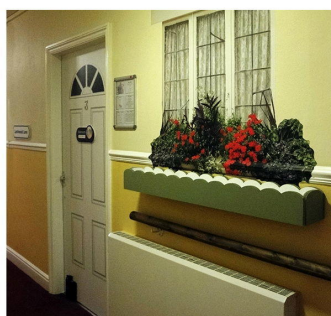

Additional Images

Options Available

IMAGE	SKU	OPTIONS	PRICE (INCL. VAT)
	100494	Size : 600mm	£47.95
	100495	Size : 1100mm	£59.95

How to Order

Orders can be placed securely online at AlzProducts.co.uk - or over the phone with our UK sales team.