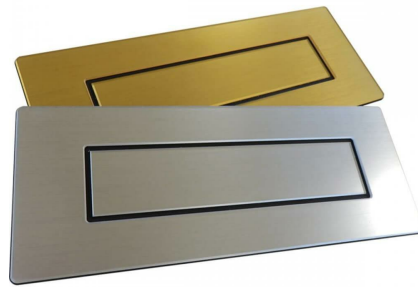

Letterbox - Self-Adhesive Decorative Letterbox

Code: 100200

Price: £14.34 incl. VAT

Date: 24/09/2020

VAT Relief Eligible: No

Delivery: £3.95 incl. VAT per order

Our **Letterboxes** are non-functional, decorative and tactile to enhance the design of the door to a resident's room.

- Self-adhesive with long-lasting hold
- May help to reinforce the sense that this isn't just a room, it's a home
- Manufactured in 5mm non-reflective acrylic with smooth bevelled edges
- Available in brushed silver or gold metallic finishes (alternative colours are available on request)

Additional Images

Options Available

IMAGE	SKU	OPTIONS	PRICE (INCL. VAT)
	100200	Colour : Brushed Silver	£14.34
	100465	Colour : Brushed Gold	£14.34

How to Order

Orders can be placed securely online at AlzProducts.co.uk - or over the phone with our UK sales team.