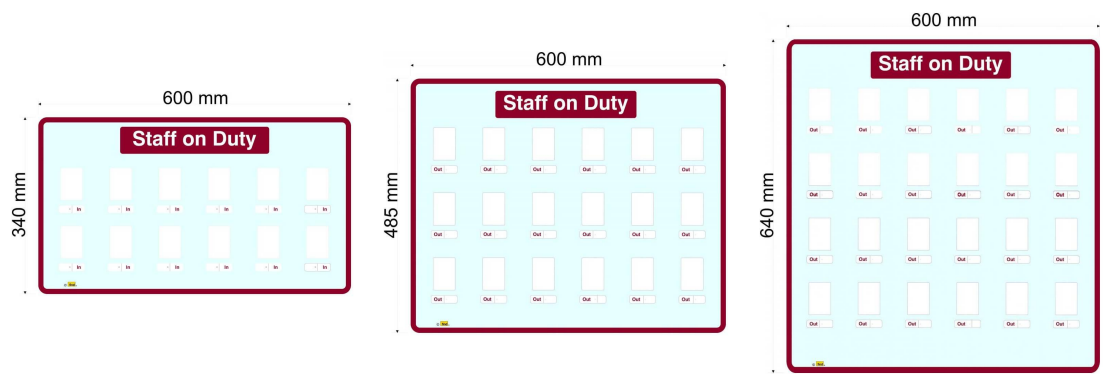

Additional Images

Options Available

IMAGE	SKU	OPTIONS	PRICE (INCL. VAT)
	100460	Size : 12 Staff 340x600mm	£144.00
	100461	Size : 18 Staff 485x600mm	£188.10
	100462	Size : 24 Staff 640x600mm	£239.40
	100463	Size : 30 Staff 800x600mm	£273.60

How to Order

Orders can be placed securely online at AlzProducts.co.uk - or over the phone with our UK sales team.

Call 024 7642 2224 to place your order or for further information. This product's order code is 100460.