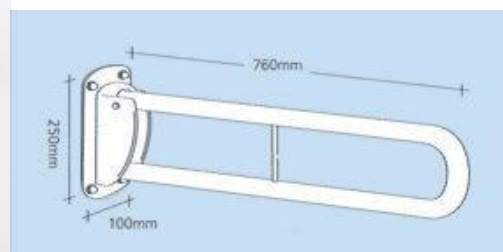

Double Arm Drop-Down Support Rail

Code:

Price: £70.80 - £111.60 incl. VAT

Date: 06/05/2021

VAT Relief Eligible: Yes

Delivery: £3.95 incl. VAT per order

Our **Double Arm Drop-Down Support Rail** is a sturdy, tubular steel support bar that helps reinforce confidence and promote independence.

- Lifts out of the way, for use only when needed and to maximise accessibility
- Highly visible contrasting colours
- Available in red or blue
- Max weight 170kg (tested in vertical and 45 degree positions)

Options

- Colour: Red or blue
- Toilet roll holder: With/without
- Finish: Satin

Satin or Gloss?

We recommend a satin finish (where available) for all of our bathroom products. Satin has no glare and a number of advantages of gloss;

- Glare from gloss surfaces can make a product look as though it wet, even when it is dry
- No reflections; someone with dementia or Alzheimer's may get confused or agitated if they see their own reflection
- **Gloss version has now been discontinued and all support rails sold are now satin**

Requirements

- Requires a secure mounting point and should always be installed by a competent technician

Additional Images

Options Available