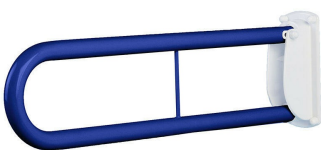

Additional Images