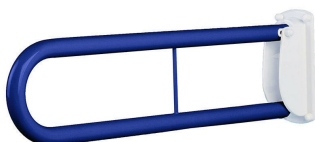

Additional Images