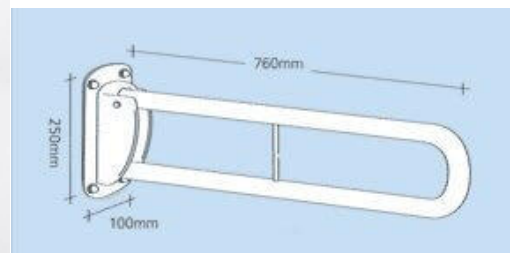

Double Arm Drop-Down Support Rail

Code: 100253

Price: £70.80 - £111.60 incl. VAT

Date: 10/07/2020

VAT Relief Eligible: Yes

Delivery: £3.95 incl. VAT per order

Our **Double Arm Drop-Down Support Rail** is a sturdy, tubular steel support bar that helps reinforce confidence and promote independence.

- Lifts out of the way, for use only when needed and to maximise accessibility
- Highly visible contrasting colours
- Available in red or blue
- Max weight 170kg (tested in vertical and 45 degree positions)

Options

- Colour: Red or blue
- Toilet roll holder: With/without
- Finish: Satin

Satin or Gloss?

We recommend a satin finish (where available) for all of our bathroom products. Satin has no glare and a number of advantages of gloss;

- Glare from gloss surfaces can make a product look as though it wet, even when it is dry
- No reflections; someone with dementia or Alzheimer's may get confused or agitated if they see their own reflection
- **Gloss version has now been discontinued and all support rails sold are now satin**

Requirements

- Requires a secure mounting point and should always be installed by a competent technician

Additional Images

Options Available