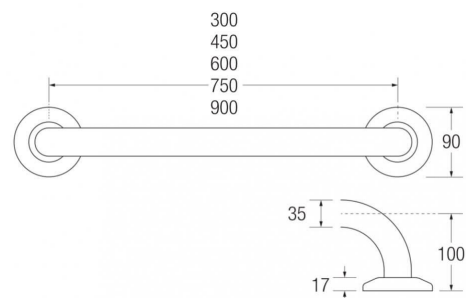

Please find the sizes and weights of our Powder-Coated Steel Grab Rails below;

- 300mm - 600g
- 450mm - 800g
- 600mm - 890g
- 740mm - 1170g
- 900mm - 1320g

Additional Images

Options Available

IMAGE	SKU	OPTIONS	PRICE (INCL. VAT)	PRICE (VAT RELIEF)
	100212/300MM/RED/SATIN	Size Colour Finish : 300mm/Red/Satin	£27.60	£23.00
	100212/300MM/BLUE/SATIN	Size Colour Finish : 300mm/Blue/Satin	£27.60	£23.00
	100212/300MM/RED/SATIN	Size Colour Finish : 300mm/Red/Satin	£27.60	£23.00
	100212/450MM/BLUE/SATIN	Size Colour Finish : 450mm/Blue/Satin	£28.80	£24.00
	100212/450MM/RED/SATIN	Size Colour Finish : 450mm/Red/Satin	£28.80	£24.00
	100212/450MM/BLUE/SATIN	Size Colour Finish : 450mm/Blue/Satin	£28.80	£24.00
	100212/600MM/RED/SATIN	Size Colour Finish : 600mm/Red/Satin	£30.00	£25.00

	100212/600MM/BLUE/SATIN	Size Colour Finish : 600mm/Blue/Satin	£30.00	£25.00
	100212/750MM/RED/SATIN	Size Colour Finish : 750mm/Red/Satin	£32.40	£27.00
	100212/750MM/BLUE/SATIN	Size Colour Finish : 750mm/Blue/Satin	£32.40	£27.00