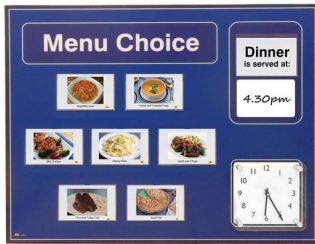

- Replacing the default **Menu Choice** title to your ward or care home name if required
- Changing the background colour of the board
- Adding a brand name or logo
- Other customisation options may be possible upon request

For all customisation requests please contact us and we'll be happy to help.

Contents

- 1 x Picture Menu Board with Analogue Clock
- Pack of insert cards for each meal (breakfast, lunch, dinner, tea, snacks)
- Free download of 240 high-quality food image cards with every purchase (emailed after the purchase made)

Additional Images

Options Available

IMAGE	SKU	OPTIONS	PRICE (INCL. VAT)
	100403	Colour : Blue	£168.00
	100402	Colour : Green	£168.00
	100401	Colour : Red	£168.00
	100400	Colour : Yellow	£168.00

How to Order

Orders can be placed securely online at AlzProducts.co.uk - or over the phone with our UK sales team.

Call 024 7642 2224 to place your order or for further information. This product's order code is FFMENBC.