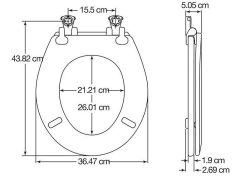

Combine with Dementia Signage

Our Toilet Seats can be more effective when used in combination with our matching toilet sign in our Dementia Signage range.

Additional Images

Options Available

IMAGE	SKU	OPTIONS	PRICE (INCL. VAT)
	100325	Colour : Red	£49.80
	100326	Colour : Blue	£49.80

How to Order

Orders can be placed securely online at AlzProducts.co.uk - or over the phone with our UK sales team.

Call 024 7642 2224 to place your order or for further information. This product's order code is 100325.