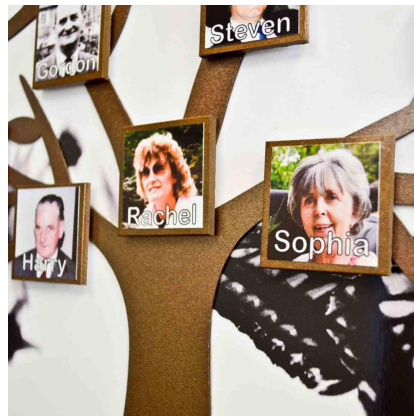

Additional Images

How to Order

Orders can be placed securely online at AlzProducts.co.uk - or over the phone with our UK sales team.

Call 024 7642 2224 to place your order or for further information. This product's order code is ANI-CMTKB.