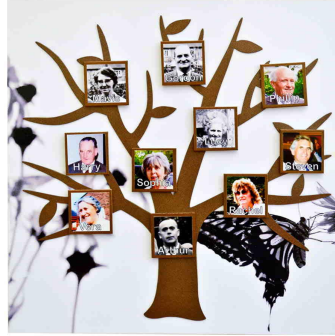

Memory Tree Magnetic Photo Frame

Code: ANI-CMTKB

Price: £25.00 incl. VAT You Save 37%

Date: 21/04/2019

VAT Relief Eligible: No

Delivery: £3.95 incl. VAT per order

The **Memory Tree** is a magnetic photo frame with an innovative & attractive design:

- A hand-painted, modern, colourful, & nature themed photo frame
- 10 magnetic square buttons - holds a total of 10 photographs of family & friends
- The Memory Tree is a unique product that will enhance any home

Contents

- 1 x Memory Tree
- 1 x Stencil cutting guide (to measure & cut your own photos)
- 1 x Set of wall fixings
- Instructions on how to add your own photographs & names (adding names to the photographs also requires Microsoft Word, not included)

All of the above is beautifully presented in a gold organza envelope, making the Memory Tree a truly unique gift for a loved one.

Additional Images

How to Order

Orders can be placed securely online at AlzProducts.co.uk - or over the phone with our UK sales team.