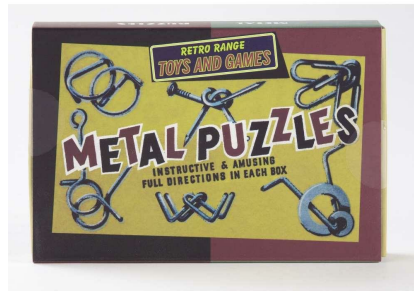

Additional Images

How to Order

Orders can be placed securely online at AlzProducts.co.uk - or over the phone with our UK sales team.

Call 024 7642 2224 to place your order or for further information. This product's order code is 100267.