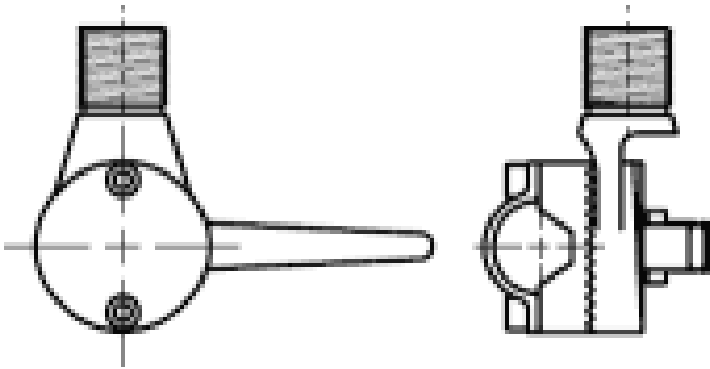

WR-AC-RMB-114 Rail mount antenna base

£37.96

DESCRIPTION

The WR-AC-RMB-114 heavy duty rail-mount antenna base has a single swivelling mount. It accepts any standard antenna with a 1" diameter standard #14 thread (such as the AX-81S antenna) and can be mounted on a railing of 7/8 to 1" diameter. Material is stainless steel 316 grade.