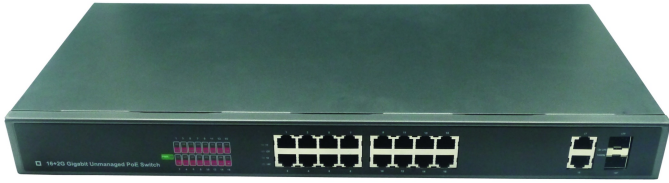

PRODUCT

16 Port POE Switch

Powers up to 16 POE Cameras with Uplink to NVR.

DETAILS

Powers up to 16 POE Cameras with Uplink to NVR.

ADDITIONAL INFORMATION
