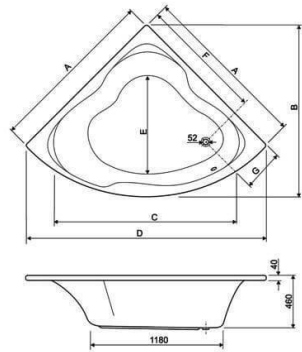

Specification

- 1400 mm x 1400 mm
- Strong durable white high gloss acrylic
- 1.0 hp pump
- 6 large chrome side jets. 5 lumbar jets
- On/Off Control
- Whirlpool Air +/- Controller (not shown. Placed next to On/Off)
- Optional Side Panel. Select Above. if required.

Call us Mon - Fri on 0800 028 61874 or 01489 797130 or use the contact form here if you have any questions. Live chat is also available during office hours and the weekend.

MODEL	A	B	C	D	E	F	G	VOL*
140x140	1400	1400	1500	1980	850	1010	310	220