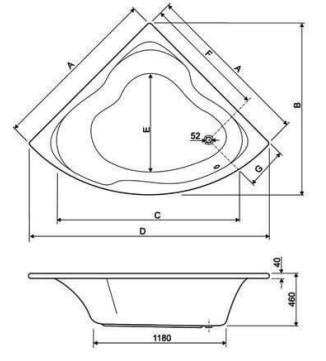

6 Jet Whirlpool. 10 Jet Spa System.

Specification

1400 mm x 1400mm

Made from strong durable white high gloss acrylic

1.0 hp pump / 750 watt blower

6 large chrome side jets

10 jet spa system

On/Off controls for Spa and Whirlpool

Whirlpool Air +/- Controller

Optional Side Panel. Select Above

Optional Upgrades

If you would like to add underwater lighting, bath panels, taps or extra jets simply add them to your shopping basket. Lighting and extra jets are fitted to your bath and fully tested before delivery.

Questions?

Call us Mon - Fri on 0800 028 61874 or 01489 797130 or use the contact form here

MODEL	A	B	C	D	E	F	G	VOL*
140x140	1400	1400	1500	1980	850	1010	310	220