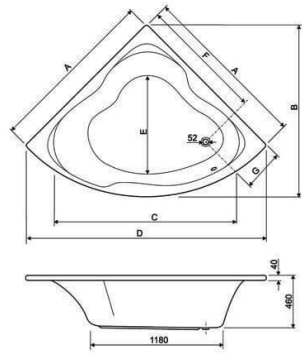

#### **Specification**

- 1400 mm x 1400 mm
- Strong durable white high gloss acrylic
- 0.75 hp pump
- 6 large chrome side jets
- On/Off Control
- Whirlpool Air +/- Controller (not shown. Placed next to On/Off)
- Self draining pump and pipe work for added hygiene
- Optional Side Panel. Select Above. if required.

## QUESTIONS

---

Call us Mon - Fri on 0800 028 61874 or 01489 797130 or use the contact form here if you have any questions. Live chat is also available during office hours and the weekend.

MODEL	A	B	C	D	E	F	G	VOL*
140x140	1400	1400	1500	1980	850	1010	310	220