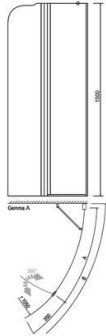


DESCRIPTION

Aquaestil Gloria 1500 mm LH Bath Shower Screen

This Aquaestil Gloria left handed shower screen is designed specifically for Aquaestil's Gloria 1500 mm corner whirlpool bath. The screen is in 2 parts, the first panel is fixed the second panel is hinged for easy cleaning and access into the bath.

Key Features

- Toughened safety glass
- Easy clean
- Size 1310 mm Width x 1500 mm Height
- Screen is available left handed

Important Information

Due to this product being made from glass we can only deliver it with a whirlpool bath. You can collect from us.

MODEL	A	B
150	93.5	131