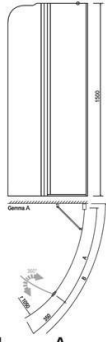

MODEL	A	B
150	93.5	131