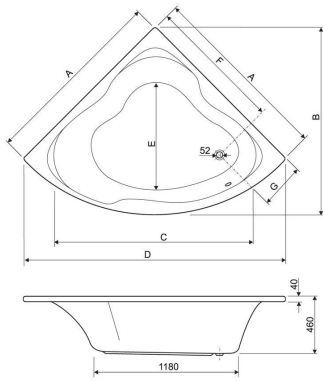

Electronic Controls. 14 Jet Whirlpool. 10 Jet Spa System. Chromotherapy Light.

Specification

1500 mm x 1500mm

Made from strong durable white high gloss acrylic

1.0 hp pump / 750 watt blower

6 large chrome side jets. 4 lumbar jets. 4 plantar jets.

Questions?

Call us Mon - Fri on 0800 028 61874 or 01489 797130 or use the contact form here

| MODEL | A | B | C | D | E | F | G | VOL* |
|---------|------|------|------|------|-----|------|-----|------|
| 150x150 | 1500 | 1500 | 1600 | 2100 | 890 | 1100 | 350 | 280 |