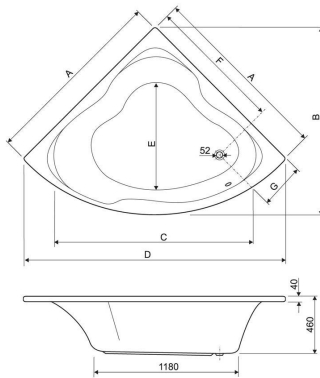

#### **Specification**

1500 mm x 1500 mm

Strong durable white high gloss acrylic

1.0 hp pump

8 large chrome side jets.

On/Off Control

Chromotherapy Light

Whirlpool Air +/- Controller (not shown. Placed next to On/Off)

#### **Questions?**

Call us Mon - Fri on 0800 028 61874 or 01489 797130 or use the contact form here

MODEL	A	B	C	D	E	F	G	VOL*
150x150	1500	1500	1600	2100	890	1100	350	280