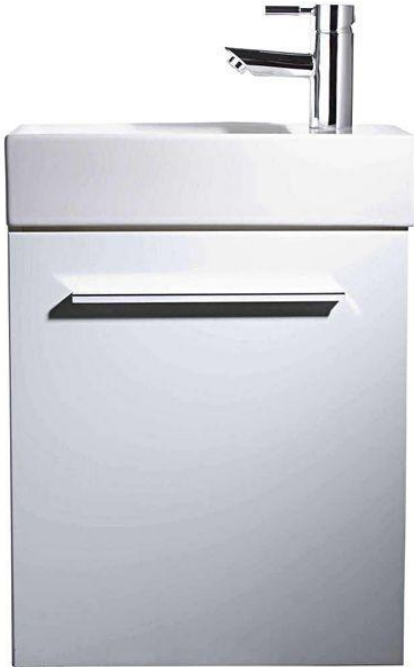

DESCRIPTION

Kobe 450mm White Wall Mounted Vanity Unit & Basin

Install this Kobe Wall Mounted Vanity Unit and Basin in your home for a thoroughly modern look and feel. The white finish, quality 450mm basin and soft-close door with sleek handle are just a few of the quality elements that make up this delightful vanity.

Kobe Wall Mounted Vanity Unit

Kobe 450mm ceramic basin included

Vanity unit in white gloss finish

Soft closing door

Overall size : 450mm (W) x 600mm (H) x 255mm (D).

Wall mounted vanity unit

Single door wash basin unit

Door fitted with soft damper built into the hinges to give a controlled and quiet closure

Stylish handle included

Tap and waste are not included

The high fronted ceramic basin enhances the overall design and completes the look