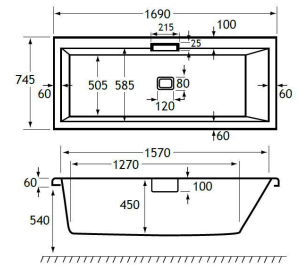

Right hand shown