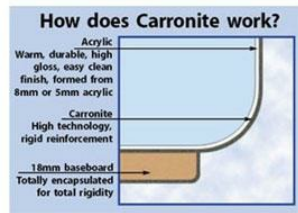

Right hand shown