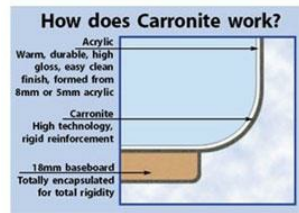

carronite™

STRENGTH & BEAUTY PERFECTLY COMBINED