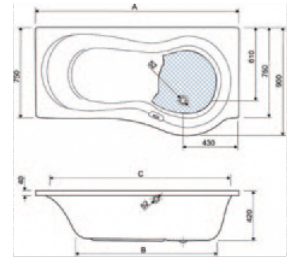

Each Iris shower bath is supplied with a luxurious shower screen and side panel as standard. End panels are optional and can be selected above.

Specification

- Available in 3 sizes. 1500 x 750 x 900, 1700 x 750 x 900, 1800 x 750 x 900
- Made from strong durable white high gloss acrylic
- Overall height with screen 2090 mm
- 0.75 hp pump
- Chromotherapy light
- 6 large chrome side jets. 3 lumbar jets. 2 plantar jets
- Whirlpool Air +/- Controller
- Shower Column shown for illustration only.

Taps and bath panels and any other items will be dispatched with your bath.

Warranty

- 20 year shell warranty
- 10 year pipe work warranty
- 2 year pump warranty

Delivery

We aim to deliver your bath within 5 - 7 working days

Questions

By Phone:- Please ring 0800 028 6174 or 01489 797 130
By Email:- sales@thewhirlpoolbathshop.com

Live Chat:- Send us a message or chat live to customer services

Height with panel 59 cm

MODEL	A	B	C	VOL*
180x75/90	1800	1380	1650	240
170x75/90*	1700	1280	1550	210
150x75/90	1500	1080	1350	165