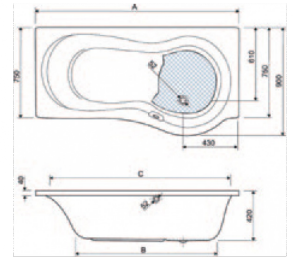

#### **Specification**

- Available in 3 sizes. 1500 x 750 x 900, 1700 x 750 x 900, 1800 x 750 x 900
- Made from strong durable white high gloss acrylic
- 0.75 hp pump
- 8 large chrome side jets
- Chromotherapy light
- Whirlpool Air +/- Controller
- Shower Column shown for illustration only

Height with panel 59 cm

MODEL	A	B	C	VOL*
180x75/90	1800	1380	1650	240
170x75/90 *	1700	1280	1550	210
150x75/90	1500	1080	1350	165

VOL\* = volume in liters