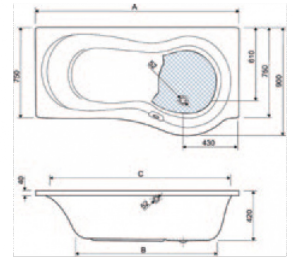

Each Iris shower bath is supplied with a luxurious shower screen and side panel as standard. End panels are optional and can be selected above.

Specification

- Available in 3 sizes. 1500 x 750 x 900, 1700 x 750 x 900, 1800 x 750 x 900
- Overall height with screen 2090 mm
- Made from strong durable white high gloss acrylic
- 0.75 hp pump
- 6 large chrome side jets
- Whirlpool Air +/- Controller
- Shower Column shown for illustration only
- Chromotherapy light

If you would like to add different underwater lighting, taps or extra jets simply add them to your shopping basket. Lighting and extra jets are fitted to your bath and fully tested before delivery.

Taps and bath panels and any other items will be dispatched with your bath.

By Email:- sales@thewhirlpoolbathshop.com

Live Chat:- Send us a message or chat live to customer services

Height with panel 59 cm

MODEL	A	B	C	VOL*
180x75/90	1800	1380	1650	240
170x75/90 *	1700	1280	1550	210
150x75/90	1500	1080	1350	165