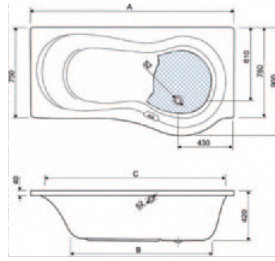


DESCRIPTION

Aquaestil RH Iris 24 Jet Whirlpool Shower Bath

Aquaestil RH Iris 24 Jet Whirlpool Shower Bath

The Iris shower bath is available in 3 different sizes, fitted with a 24 jet whirlpool spa system comprising of side, foot and back jets, a 10 jet spa system with electronic touch pad controls.

Specification

- Available in 3 sizes. 1500 x 750 x 900, 1700 x 750 x 900, 1800 x 750 x 900
- Made from strong durable white high gloss acrylic
- 1.0 hp pump / 750 watt blower
- Overall height with screen 2090 mm
- 6 large chrome side jets. 4 lumbar jets. 4 plantar jets
- 10 jet spa system
- Electronic Controls inc water level sensor and dry run protection. WP On/Off. Spa On/Off. Spa Air +/- . Light On/Off (if light fitted)
- Whirlpool Air +/- Controller
- Shower Column shown for illustration only
- Chromotherapy light

Taps and bath panels and any other items will be dispatched with your bath.

Warranty

- 20 year shell warranty
- 10 year pipe work warranty
- 2 year pump warranty

Delivery

We aim to deliver your bath within 5 - 7 working days

Questions

By Phone:- Please ring 0800 028 6174 or 01489 797 130

By Email:- sales@thewhirpoolbathshop.com

Live Chat:- Send us a message or chat live to customer services

Height with panel 59 cm

MODEL	A	B	C	VOL*
180x75/90	1800	1380	1650	240
170x75/90*	1700	1280	1550	210
150x75/90	1500	1080	1350	165