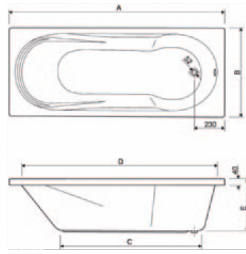

#### **Specification - 1700 mm x 750 mm**

Aquamaxx reinforced acrylic shell  
Single ended design  
0.75 hp pump  
11 chrome side jets  
Chromotherapy light  
On/Off Control  
Whirlpool Air +/- Controller (not shown. Placed next to On/Off)

## QUESTIONS

---

Call us Mon - Fri on 0800 028 61874 or 01489 797130 or use the contact form here if you have any questions. Live chat is also available during office hours and the weekend.

Height with panel 59,5 cm