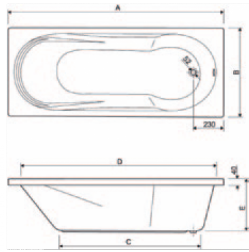

This single ended bath would be ideal for showering in when combined with a shower screen.

Available in 3 sizes. 1700 x 700, 1700 x 750, 1800 x 800

Specification

- Strong durable white high gloss acrylic
- 450 Watt Blower
- 10 Chrome Spa Jets
- On/Off Control
- Chromotherapy light

By Email :- sales@thewhirlpoolbathshop.com

Live Chat:- Send us a message or chat live to customer services

Height with panel 59,5 cm

MODEL	A	B	C	D	E	VOL*
180x80	1800	800	1430	1625	420	210
170x75	1700	750	1300	1515	410	170
170x70*	1700	700	1300	1540	410	165