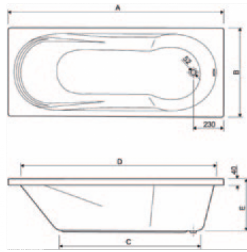

#### **Questions**

**By Phone:-** Please ring 0800 028 6174 or 01489 797 130

**By Email:-** sales@thewhirlpoolbathshop.com

**Live Chat:-** Send us a message or chat live to customer services

Height with panel 59,5 cm