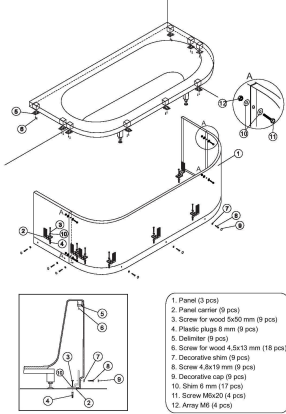

AQUAESTIL MOUNTING SCHEME METAURO 1