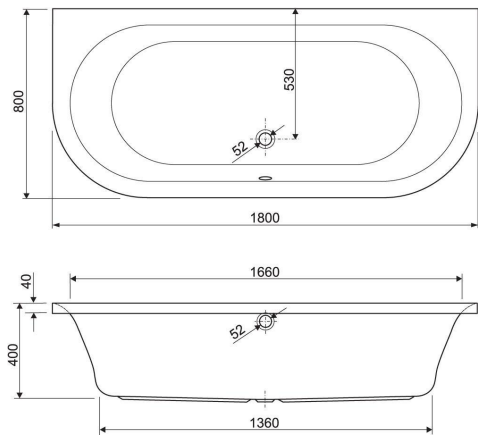

AQUAESTIL MOUNTING SCHEME METAURO 1