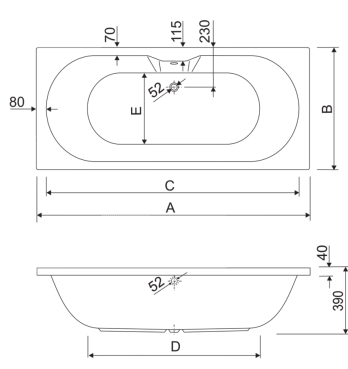

Available in 3 Different Sizes

- 1700 x 700, 1700 x 750, 1800 x 800
- Made from strong durable white high gloss acrylic
- 0.75 hp pump
- Chromotherapy light
- 6 large chrome side jets
- On/Off Control
- Whirlpool Air +/- Controller (not shown. Placed next to On/Off)

Questions

By Phone:- Please ring 0800 028 6174 or 01489 797 130

By Email :- sales@thewhirlpoolbathshop.com

Live Chat:- Send us a message or chat live to customer services

mm	A	B	C	D	E	Vol. (lit.)
Calisto 170x70	1700	700	1540	1120	400	220
Calisto 170x75	1700	750	1540	1120	450	250
Calisto 180x80	1800	800	1640	1230	500	300