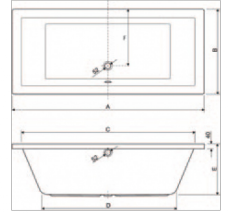

MODEL	A	B	C	D	E	F	VOL*
200x90	2000	900	1800	1400	490	625	340
190x90 *	1900	900	1700	1350	490	650	320
190x80	1900	800	1700	1350	490	525	275
180x90	1800	900	1600	1250	490	625	310
180x80 *	1800	800	1600	1250	490	550	255
170x75 *	1700	750	1540	1200	450	500	240
170x70	1700	700	1540	1200	450	475	215
160x70	1600	700	1440	1100	420	475	200

VOL* = volume in litres