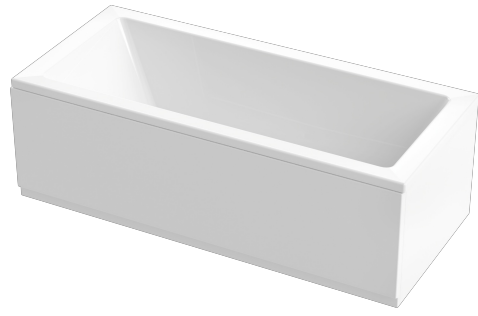

MODEL	A	B	C	D	E	F	VOL*
200x90	2000	900	1800	1400	490	625	340
190x90 *	1900	900	1700	1350	490	650	320
190x80	1900	800	1700	1350	490	525	275
180x90	1800	900	1600	1250	490	625	310
180x80 *	1800	800	1600	1250	490	550	255
170x75 *	1700	750	1540	1200	450	500	240
170x70	1700	700	1540	1200	450	475	215
160x70	1600	700	1440	1100	420	475	200

VOL* = volume in litres