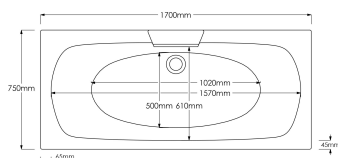

Algarve DE
1700 x 750