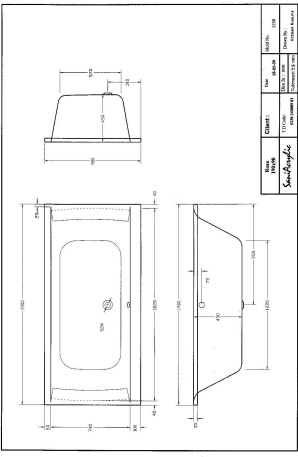

Proj. Name	Proj. No.	Proj. Date	Proj. Status
Sanatproje